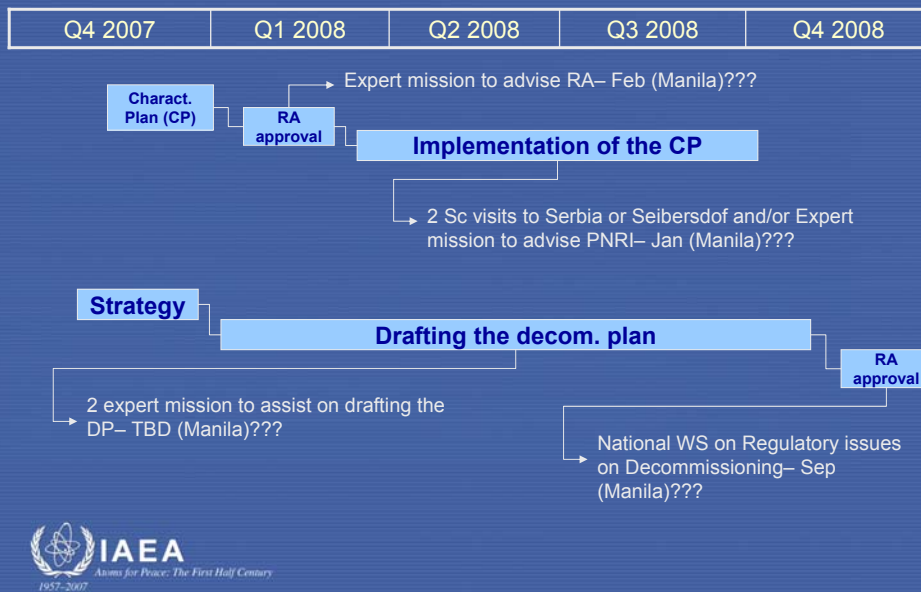

## Roadmap for PRR-1 activities for 2008

## Current workplan in 2008

- **R2D2P Regional events**
  - WS on Decommissioning Plan– May/June (Manila)
  - WS on Decommissioning Technologies– Oct./Nov.
- **National events**
  - WS on Safety Assessment - China (April)
  - WS on Cost Estimation of Decommissioning – China (Oct. 20-24)

## New proposed workplan in 2008

- **Regional events**
  - WS on Decommissioning Plan /Technologies– May??? (Manila)
  - WS on Cost Estimation of Decommissioning – China (Oct. 20-24)
- **National events**
  - WS on Safety Assessment - China (April)
    - To be attended by 2 PNRI staff (1 Op + 1 Reg)